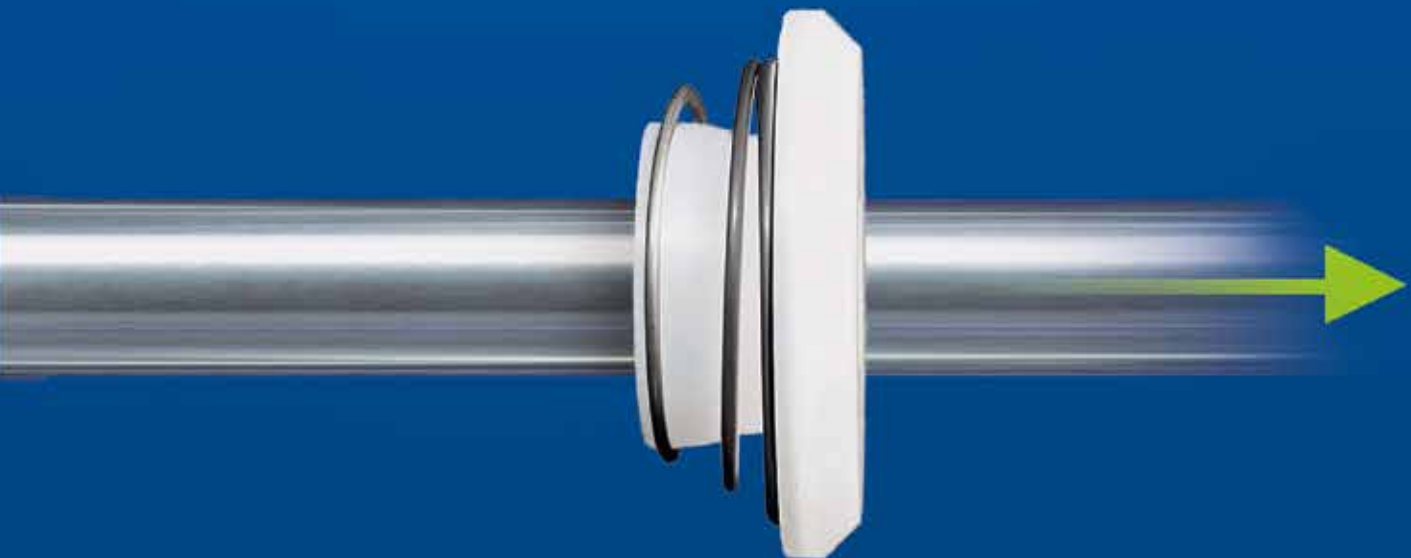

## THE CLEVER WALL AND CEILING FEEDTHROUGHS

# For wall and ceiling feedthroughs in clean rooms: CleanShut – simply clever

## Optimal protection against contamination in wall openings

CleanShut is used to make wall and ceiling feedthroughs in clean rooms. Clean room walls are structured into several layers. They consist of two outer sheets of metal, which are lined with a filling material. CleanShut reaches behind the metal sheet with its spring and presses the housing close to the wall.