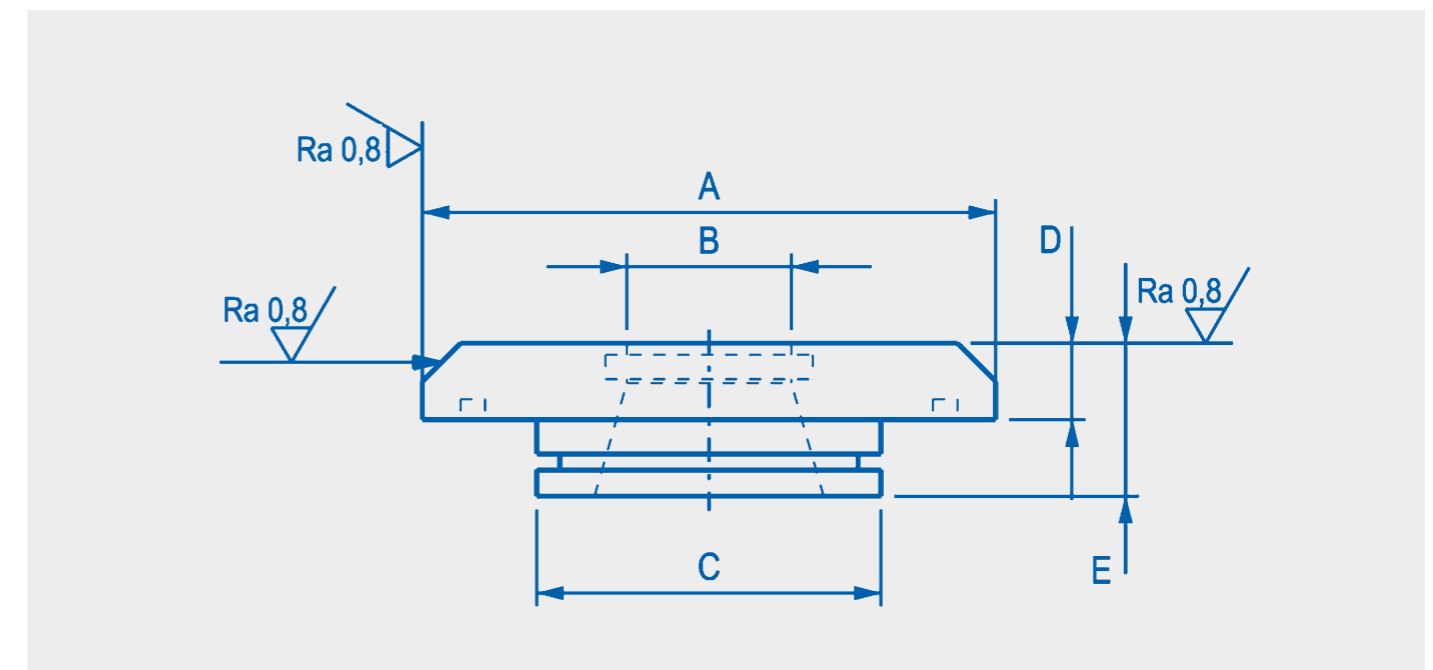

Two seals close the feedthrough according to clean-room standards: the first seal is located on the back of the CleanShut system and provides a seal between the housing and the clean room wall. The second seal is located in the inner passage of the feedthrough and seals it off. This design thus makes using additional sealants unnecessary.

## CleanShut dimensions:

Metric [mm]						ISO [mm]						Imperial [mm]					
Ø Tube	Ø A	Ø B	Ø C	D	E	Ø Tube	Ø A	Ø B	Ø C	D	E	Ø Tube	Ø A	Ø B	Ø C	D	E
12.00	64.00	12.20	34.00	10.00	18.00	13.50	64.00	13.70	34.00	10.00	18.00	12.70	64.00	12.90	34.00	10.00	18.00
19.00	75.00	19.20	45.00	10.00	18.00	21.30	75.00	21.50	45.00	10.00	18.00	19.05	75.00	19.25	45.00	10.00	18.00
23.00	75.00	19.20	45.00	10.00	18.00	26.90	75.00	27.10	45.00	10.00	18.00	25.40	75.00	25.60	45.00	10.00	18.00
29.00	87.00	29.20	57.00	10.00	18.00	33.70	87.00	33.90	57.00	10.00	18.00	38.10	105.00	38.30	57.00	10.00	20.00
35.00	87.00	35.20	57.00	10.00	18.00	42.40	105.00	42.60	75.00	10.00	20.00	50.80	105.00	51.00	75.00	10.00	20.00
41.00	105.00	41.20	75.00	10.00	20.00	48.30	105.00	48.50	75.00	10.00	20.00	63.50	138.00	63.70	108.00	10.00	22.00
53.00	105.00	53.20	75.00	10.00	20.00	60.30	138.00	60.50	108.00	10.00	22.00	76.20	138.00	76.40	108.00	10.00	22.00
70.00	138.00	70.20	108.00	10.00	22.00	76.10	138.00	76.30	108.00	10.00	22.00	101.60	149.00	101.80	127.00	10.00	22.00
85.00	138.00	85.20	108.00	10.00	22.00	88.90	149.00	89.10	127.00	10.00	22.00						
104.00	149.00	104.20	127.00	10.00	22.00												