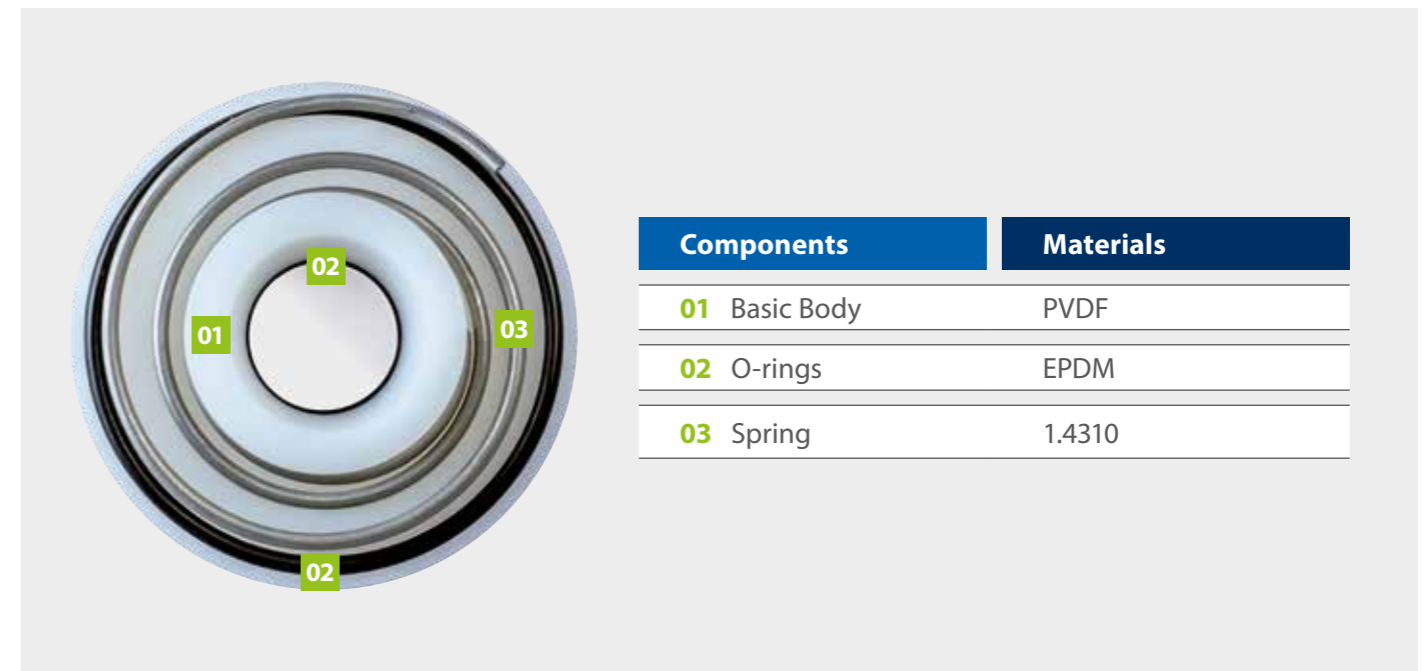

## Optimal protection against contamination in wall openings

CleanShut is used to make wall and ceiling feedthroughs in clean rooms. Clean room walls are structured into several layers. They consist of two outer sheets of metal, which are lined with a filling material. CleanShut reaches behind the metal sheet with its spring and presses the housing close to the wall.

Two seals close the feedthrough according to clean-room standards: the first seal is located on the back of the CleanShut system and provides a seal between the housing and the clean room wall. The second seal is located in the inner passage of the feedthrough and seals it off. This design thus makes using additional sealants unnecessary.

## CleanShut dimensions:

Metric [mm]						ISO [mm]						Imperial [mm]					
Ø Tube	Ø A	Ø B	Ø C	D	E	Ø Tube	Ø A	Ø B	Ø C	D	E	Ø Tube	Ø A	Ø B	Ø C	D	E
12.00	64.00	12.20	34.00	10.00	18.00	13.50	64.00	13.70	34.00	10.00	18.00	12.70	64.00	12.90	34.00	10.00	18.00
19.00	75.00	19.20	45.00	10.00	18.00	21.30	75.00	21.50	45.00	10.00	18.00	19.05	75.00	19.25	45.00	10.00	18.00
23.00	75.00	19.20	45.00	10.00	18.00	26.90	75.00	27.10	45.00	10.00	18.00	25.40	75.00	25.60	45.00	10.00	18.00
29.00	87.00	29.20	57.00	10.00	18.00	33.70	87.00	33.90	57.00	10.00	18.00	38.10	105.00	38.30	57.00	10.00	20.00
35.00	87.00	35.20	57.00	10.00	18.00	42.40	105.00	42.60	75.00	10.00	20.00	50.80	105.00	51.00	75.00	10.00	20.00
41.00	105.00	41.20	75.00	10.00	20.00	48.30	105.00	48.50	75.00	10.00	20.00	63.50	138.00	63.70	108.00	10.00	22.00
53.00	105.00	53.20	75.00	10.00	20.00	60.30	138.00	60.50	108.00	10.00	22.00	76.20	138.00	76.40	108.00	10.00	22.00
70.00	138.00	70.20	108.00	10.00	22.00	76.10	138.00	76.30	108.00	10.00	22.00	101.60	149.00	101.80	127.00	10.00	22.00
85.00	138.00	85.20	108.00	10.00	22.00	88.90	149.00	89.10	127.00	10.00	22.00						
104.00	149.00	104.20	127.00	10.00	22.00												